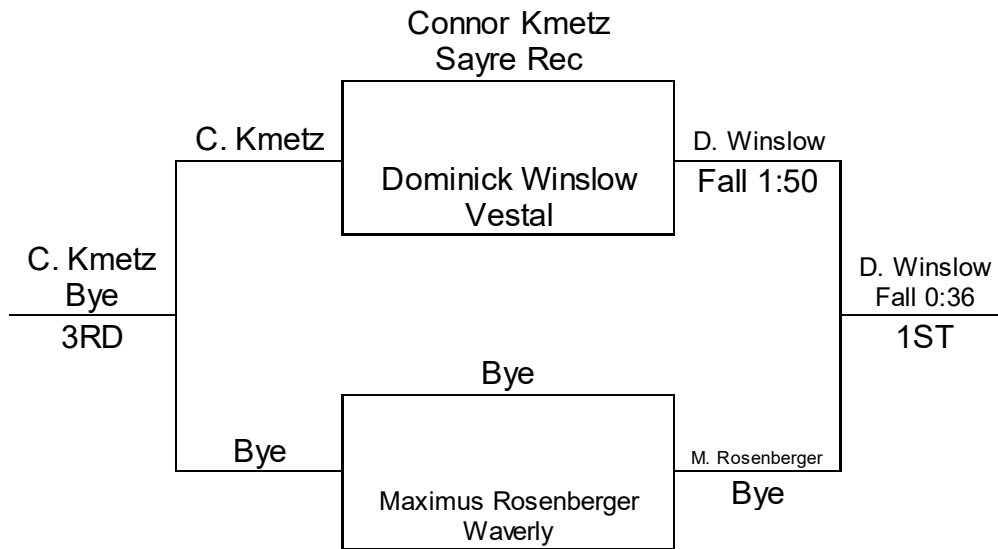

Waverly Battle For The Belt

February 23, 2020

6U HWT