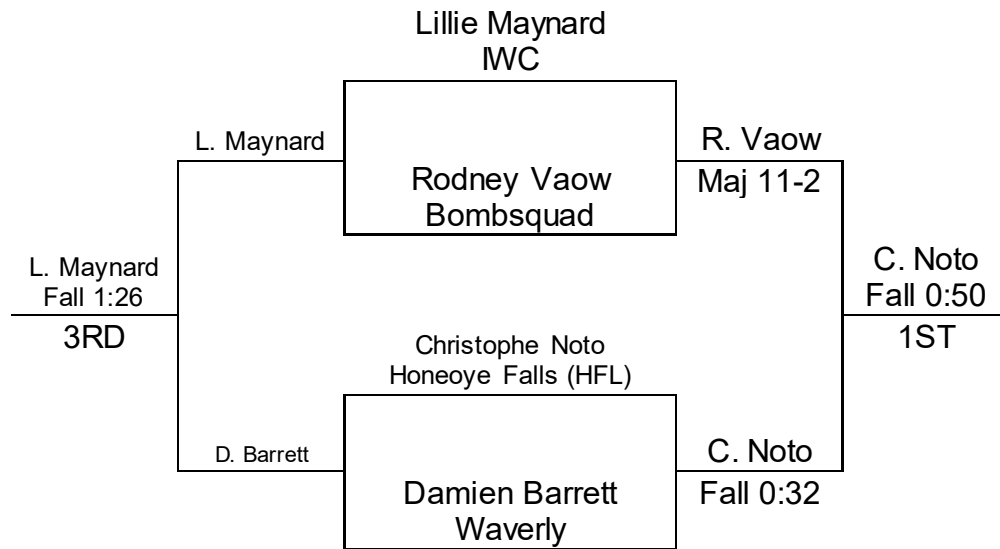

Waverly Battle For The Belt

February 23, 2020

12U 85