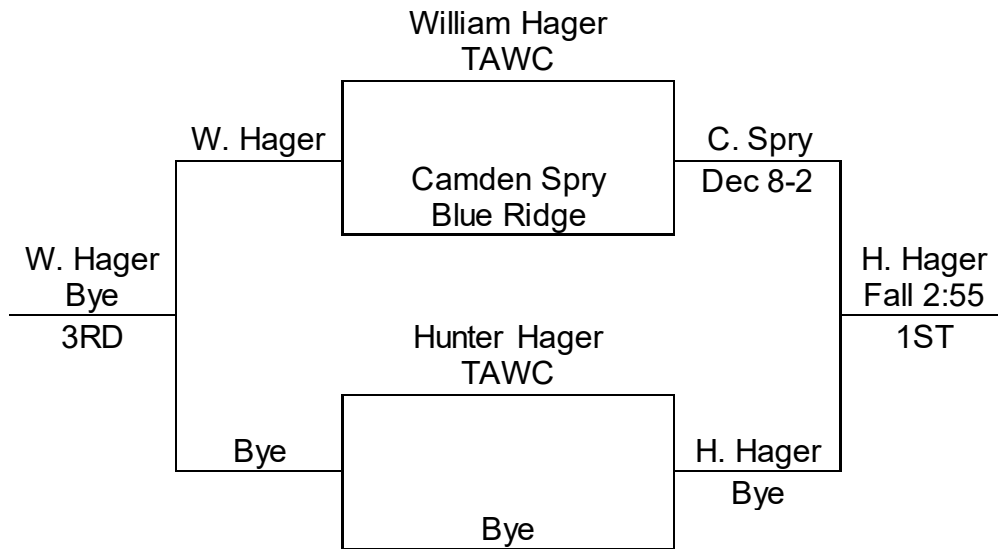

Waverly Battle For The Belt

February 23, 2020

8U HWT