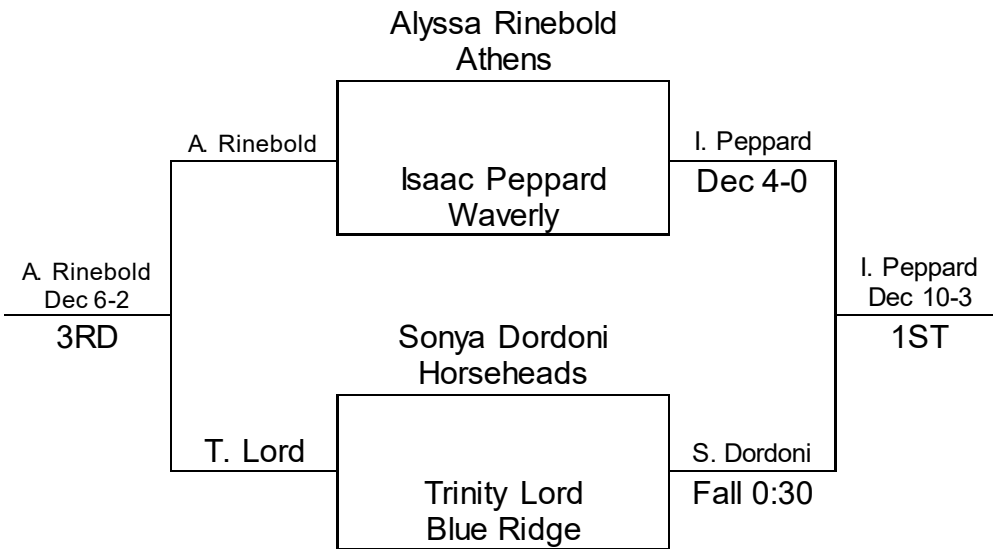

Waverly Battle For The Belt

February 23, 2020

10U 55