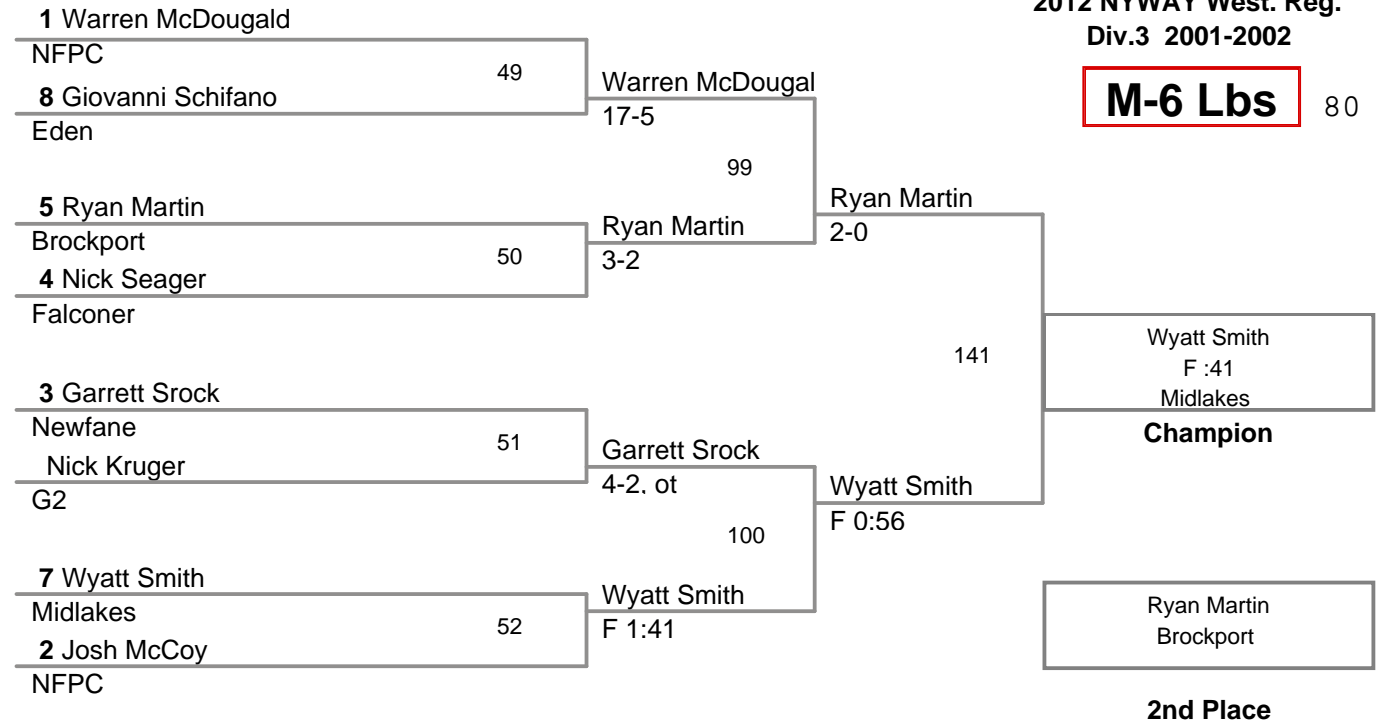

2012 NYWAY West. Reg.
Div.3 2001-2002

M-6 Lbs 80 Lbs