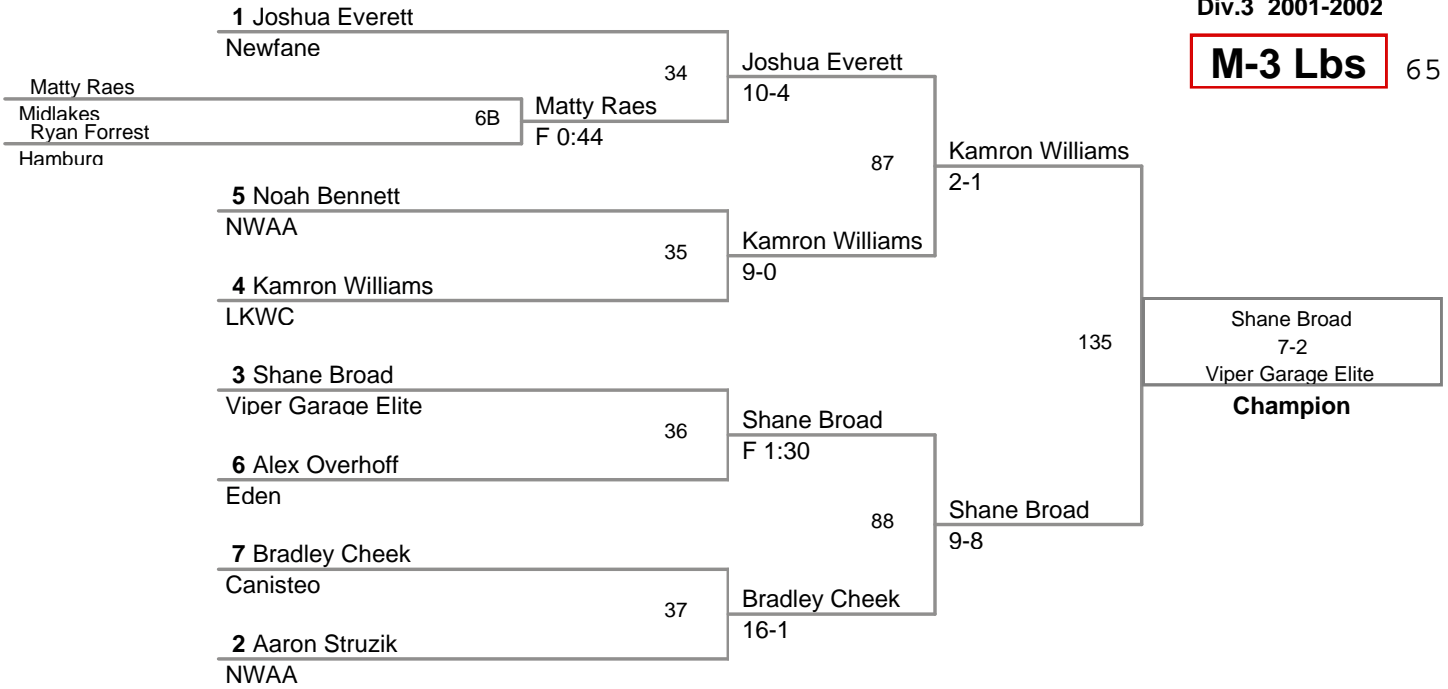

M-3 Lbs 65 Lbs