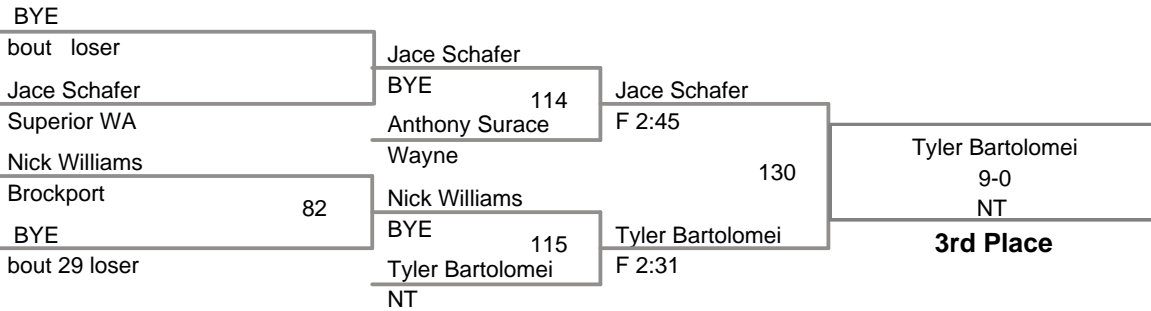

2012 NYWAY West. Reg.
Div.3 2001-2002

M-1 Lbs

55 Lbs