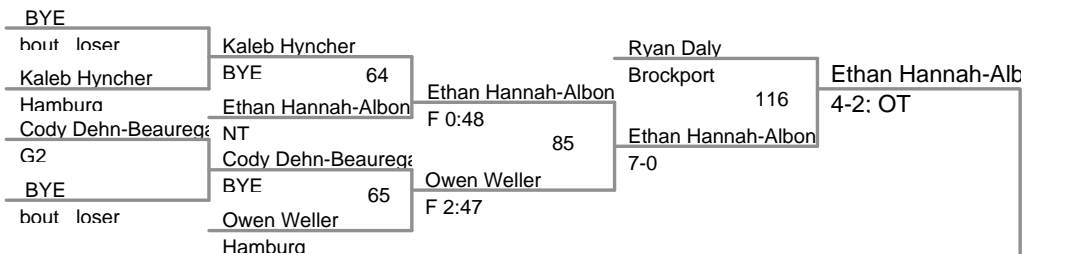

M-2 Lbs 60 Lbs