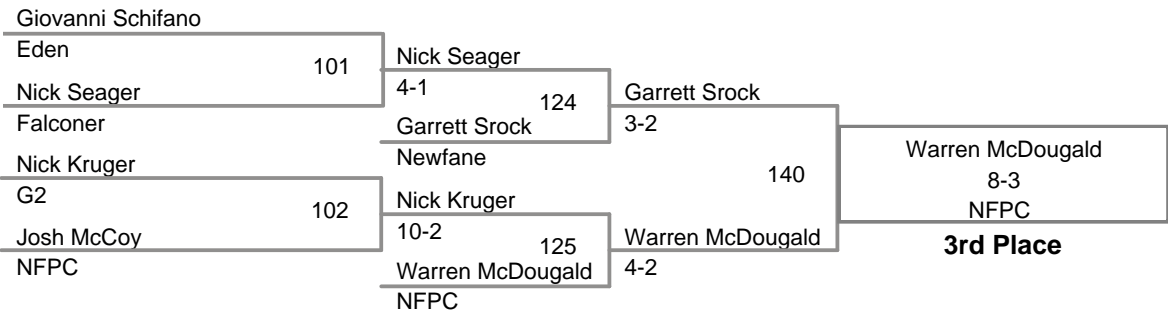

2012 NYWAY West. Reg.
Div.3 2001-2002

M-6 Lbs 80 Lbs