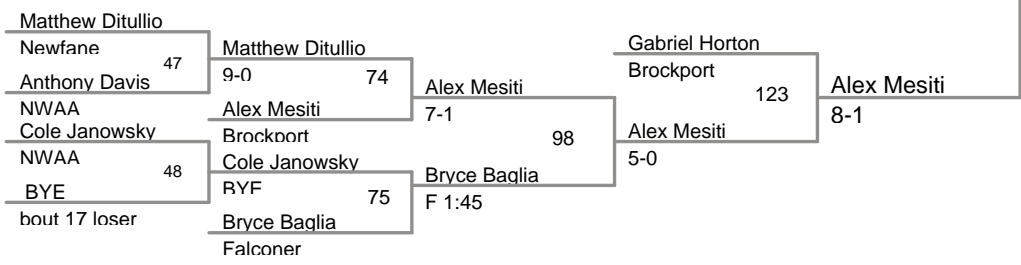

M-5 Lbs 75 Lbs