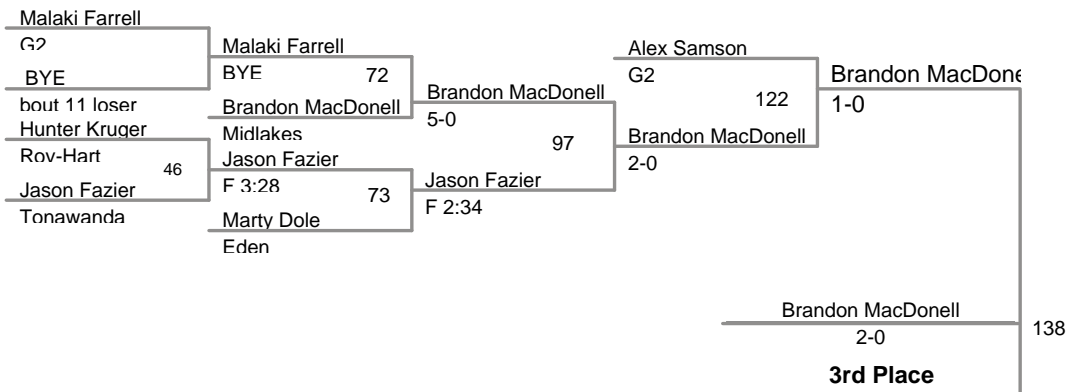

M-5 Lbs 75 Lbs