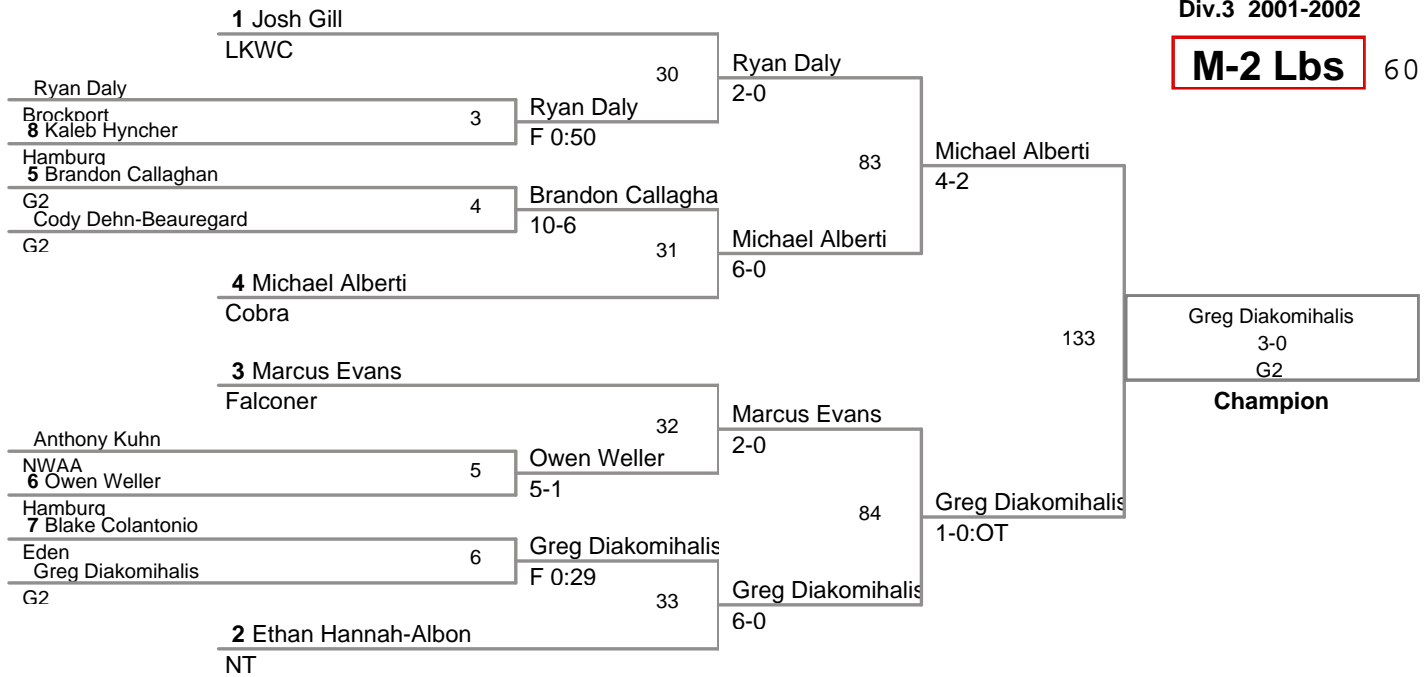

M-2 Lbs 60 Lbs