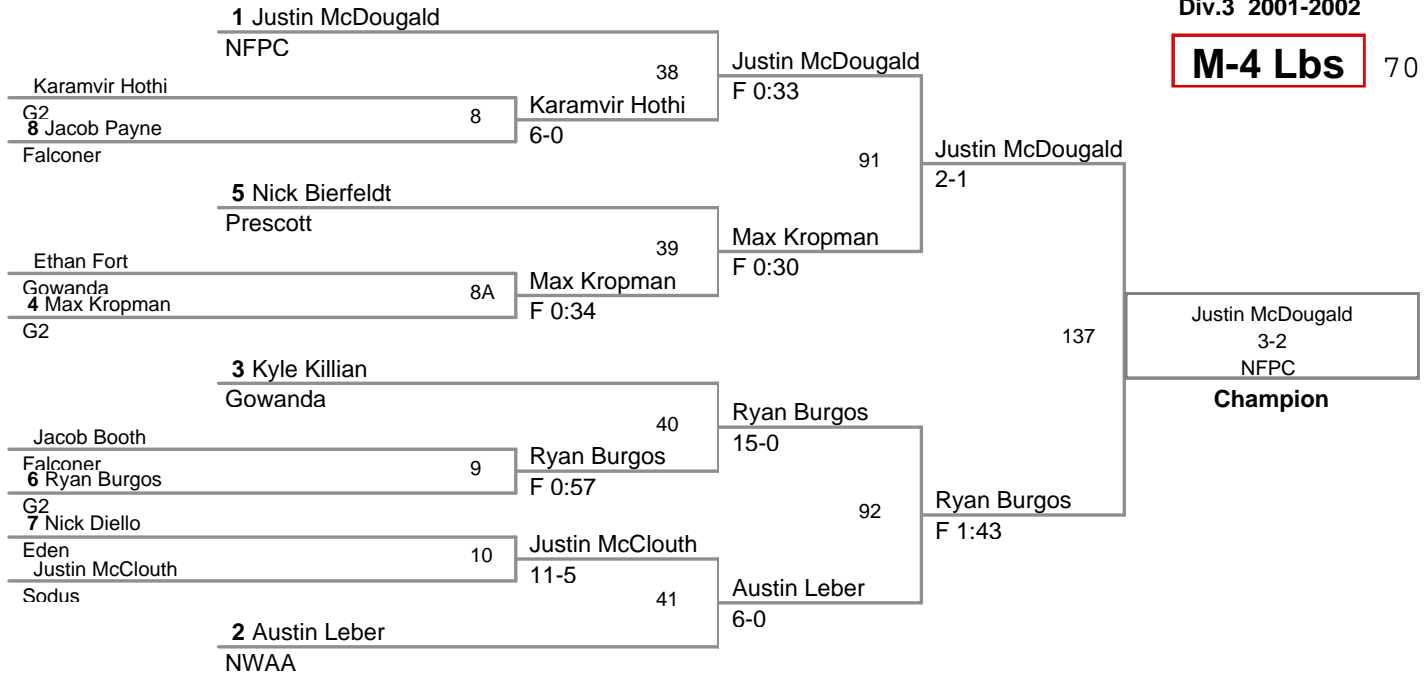

M-4 Lbs 70 Lbs