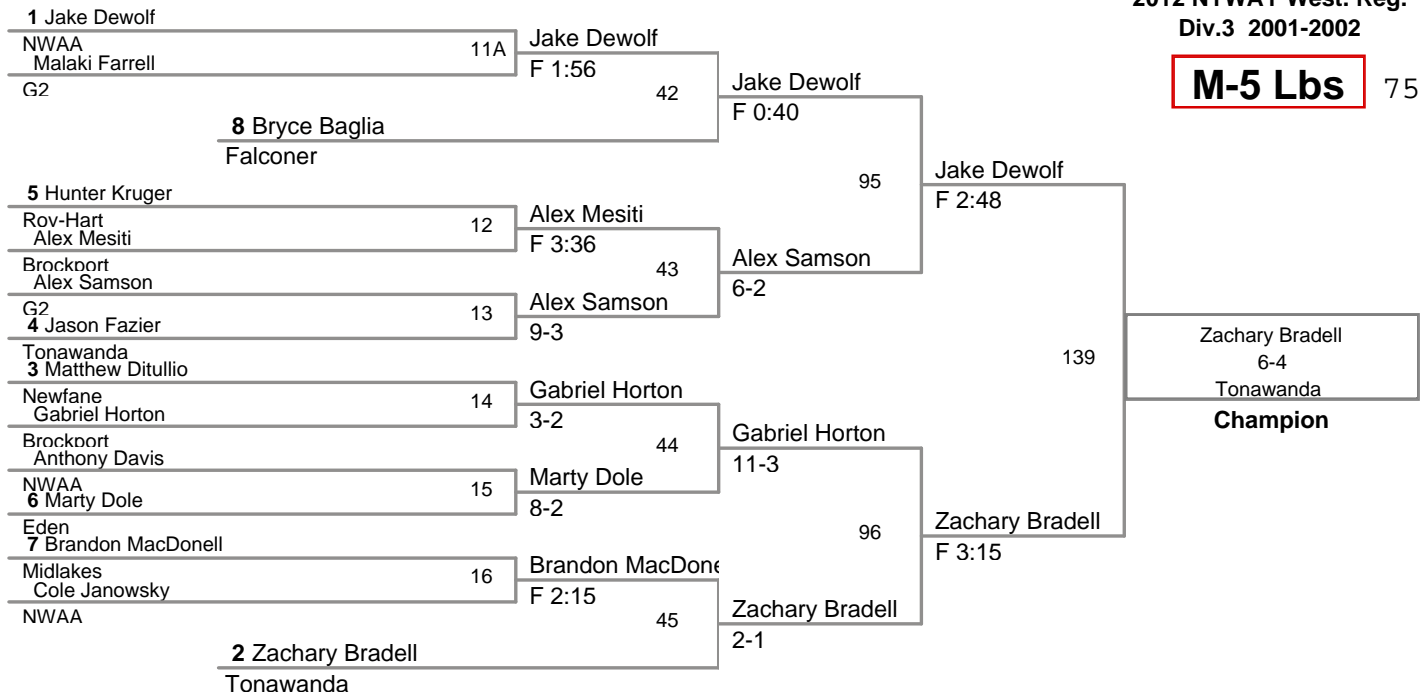

M-5 Lbs 75 Lbs