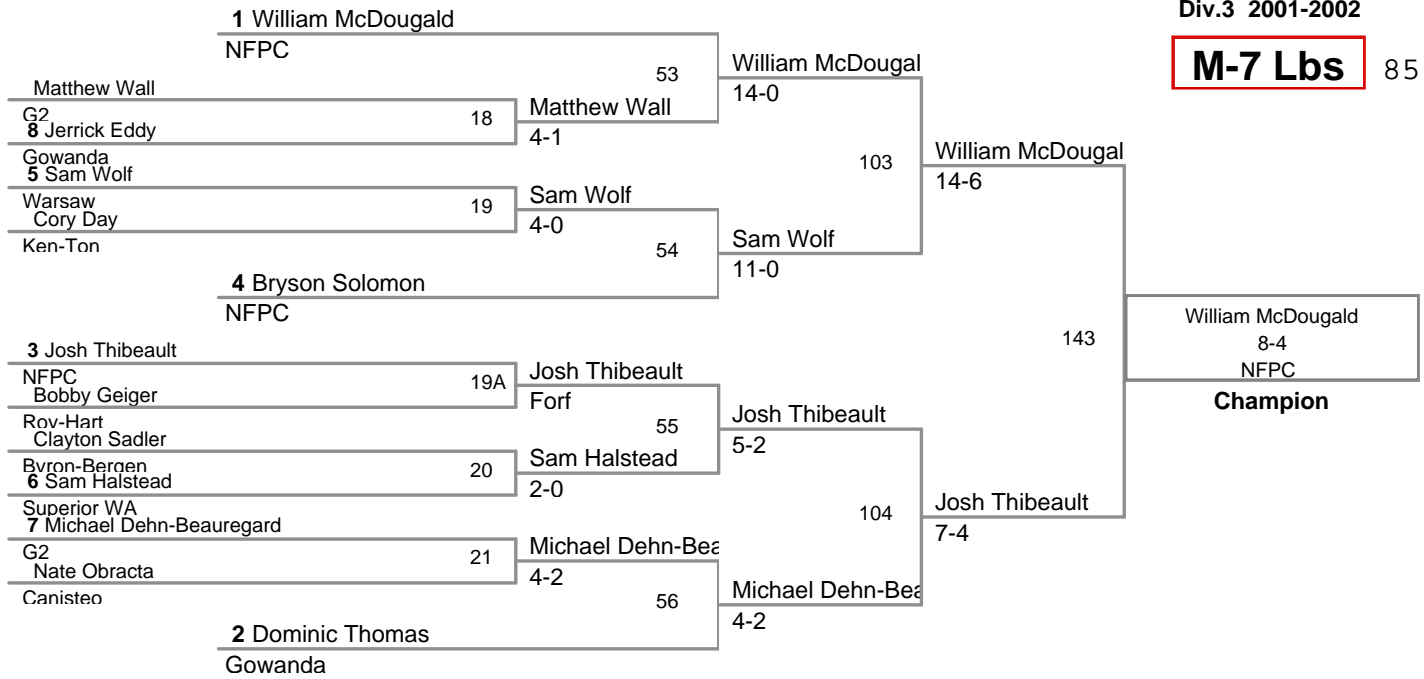

M-7 Lbs 85 Lbs