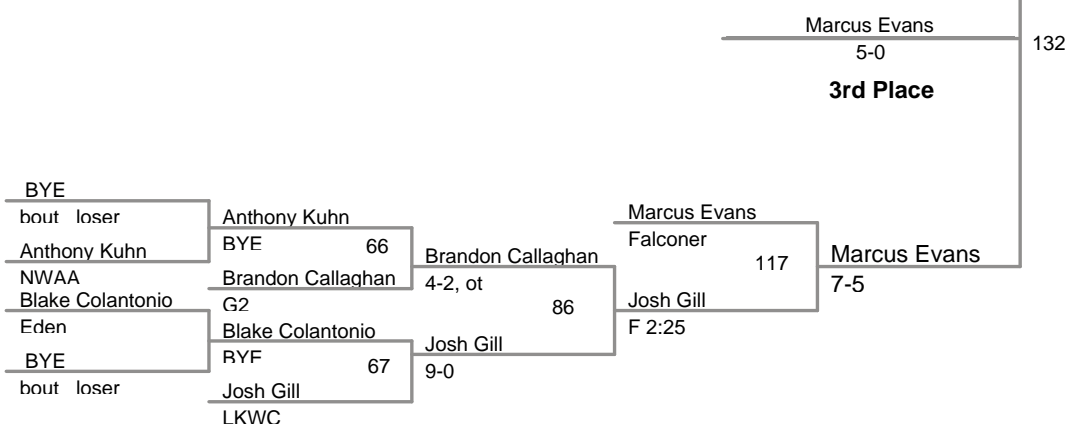

M-2 Lbs 60 Lbs