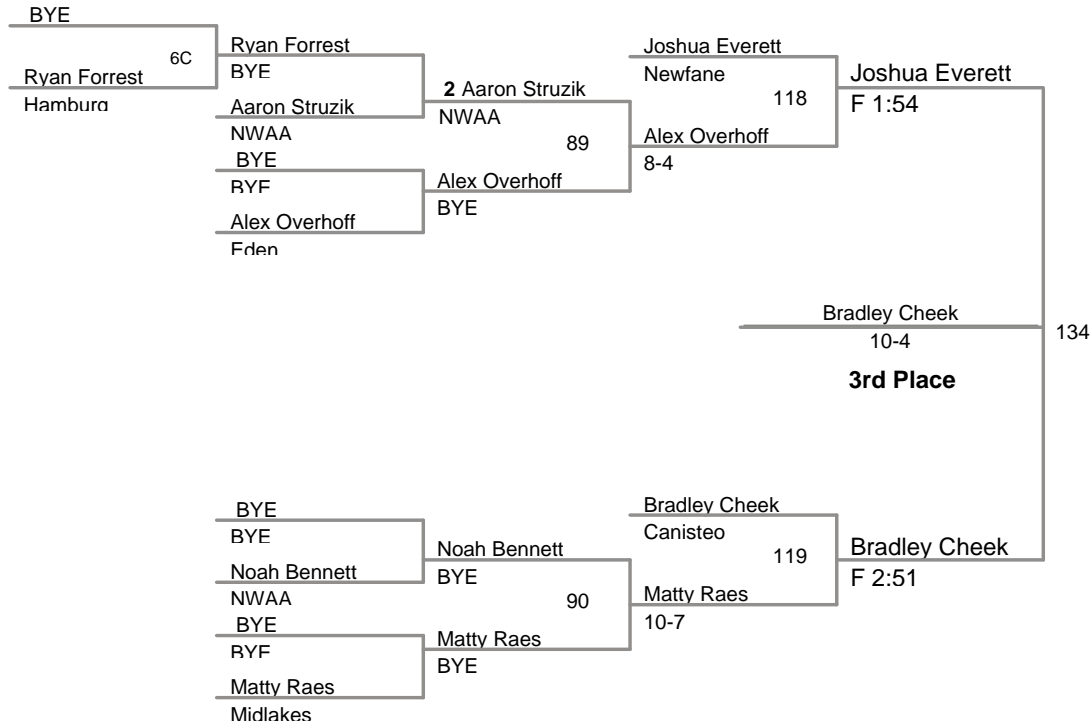

M-3 Lbs 65 Lbs