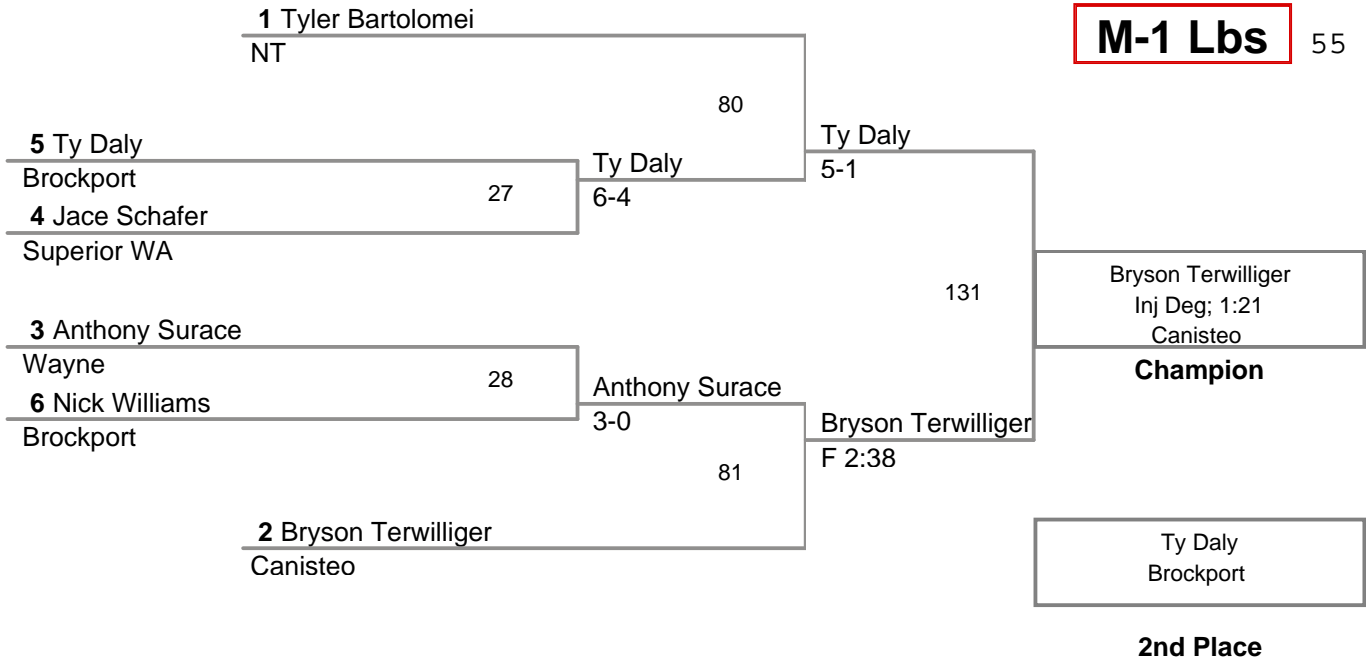

2012 NYWAY West. Reg.
Div.3 2001-2002

M-1 Lbs

55 Lbs