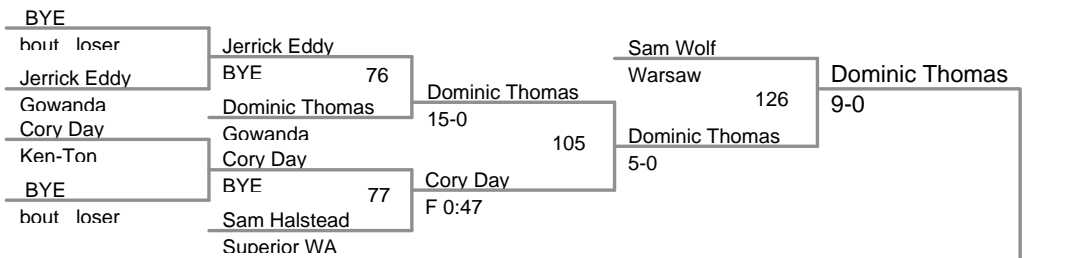

M-7 Lbs 85 Lbs