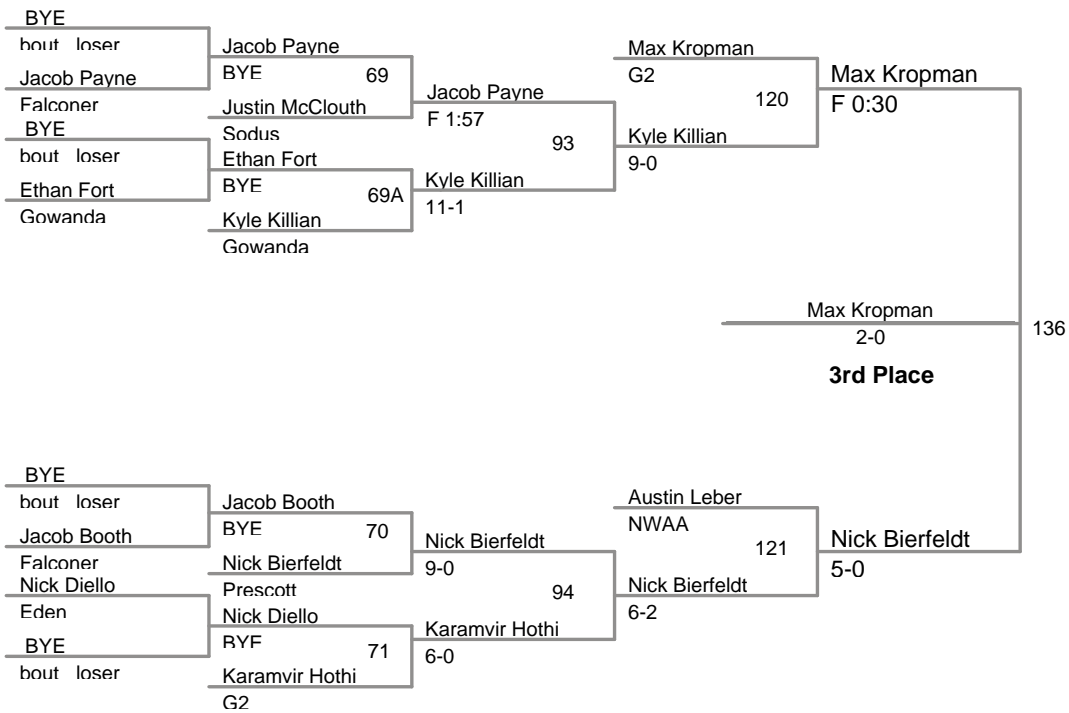

M-4 Lbs 70 Lbs