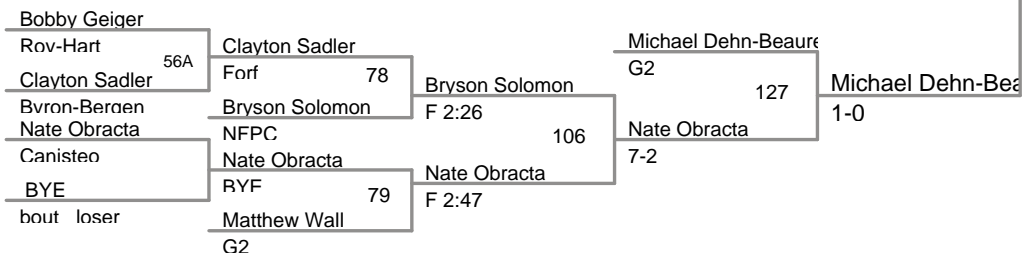

Dominic Thomas
2-0
3rd Place